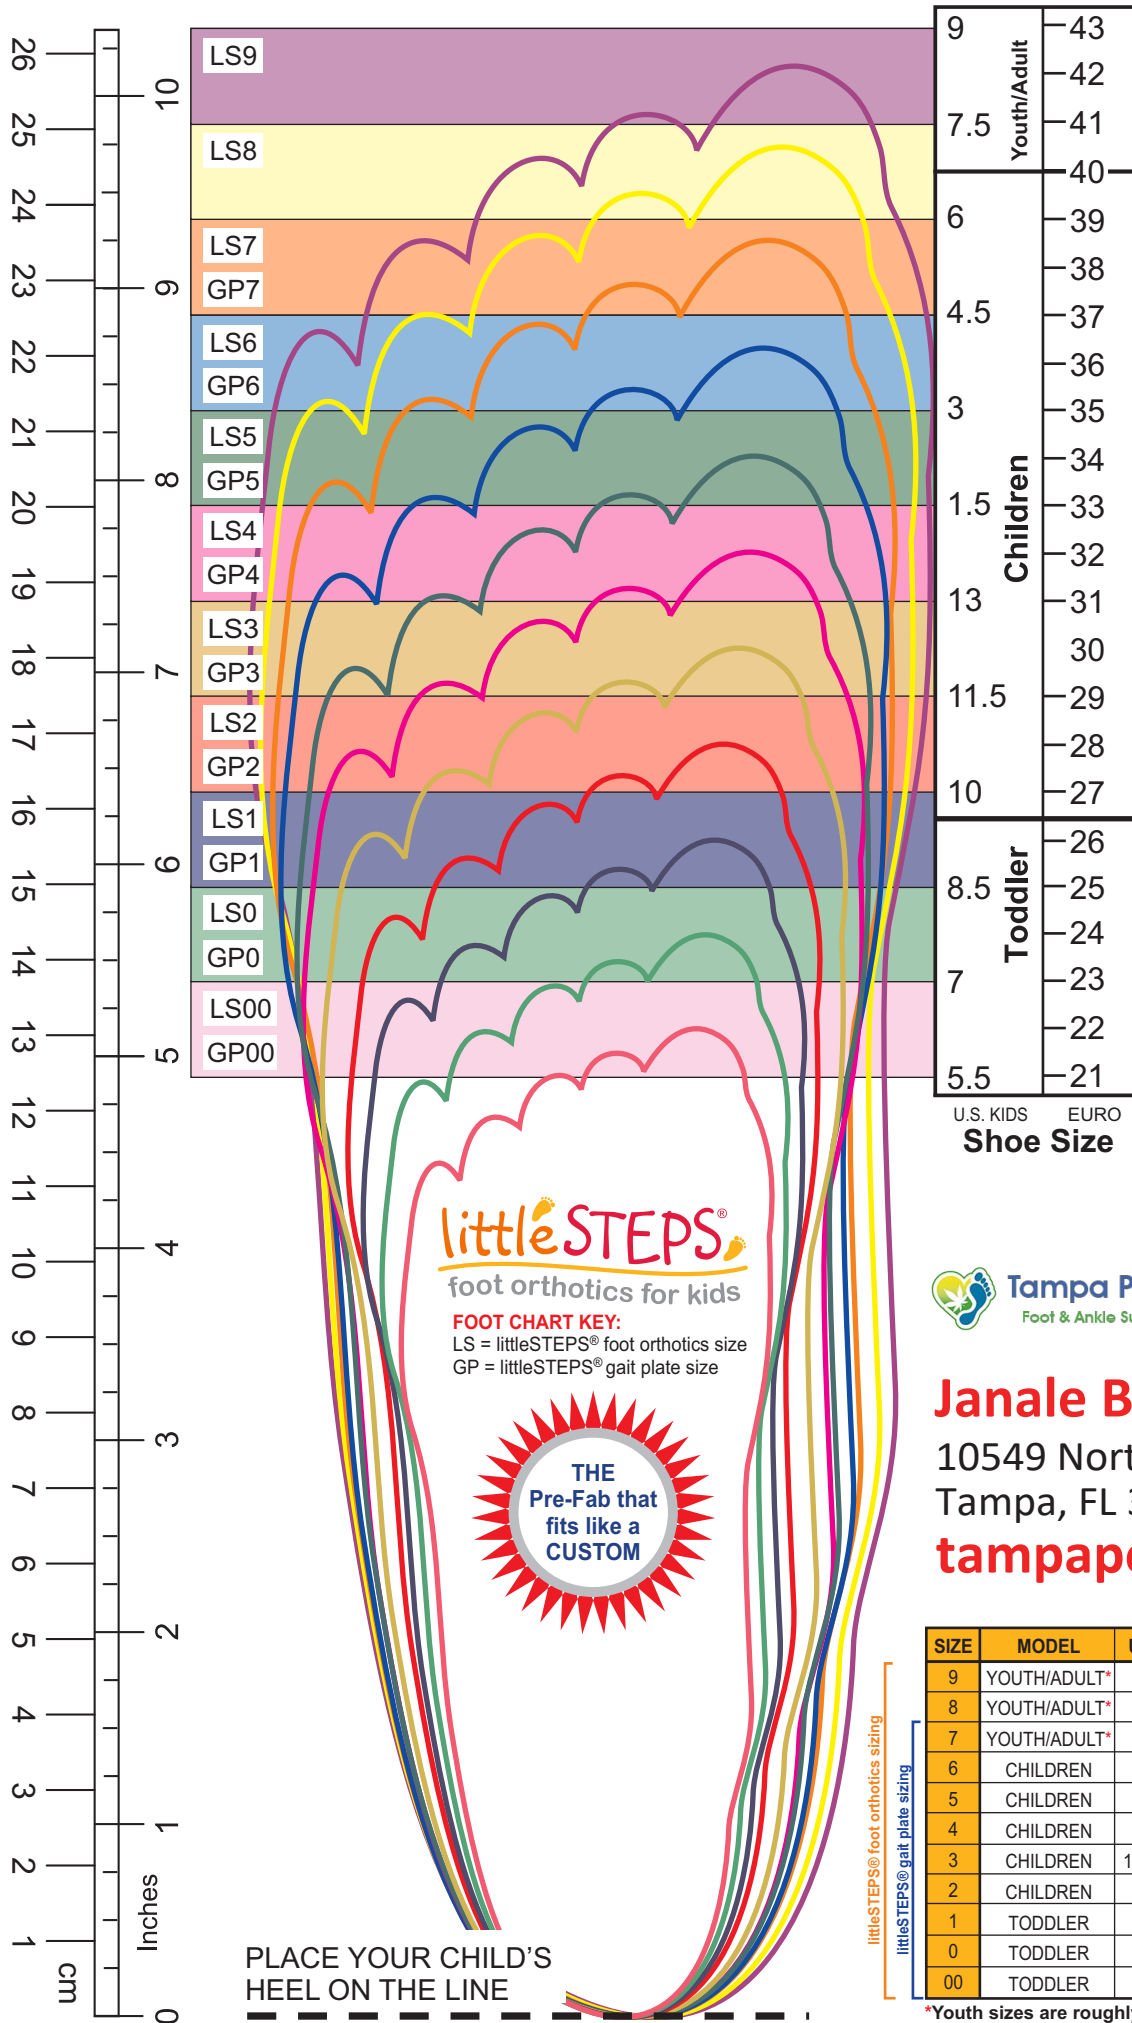

# littleSTEPS® Foot Orthotics and Gait Plates Shoe Sizing Chart

**Tampa Podiatrists + Wellness Center**  
Foot & Ankle Surgeon, Hormone Replacement Therapy, Weightloss

**Janale Beckford, DPM**  
10549 North Florida Ave., Suite H  
Tampa, FL 33612  
[tampapodiatrists.com](http://tampapodiatrists.com)

\*Youth sizes are roughly equivalent to Men's sizes in length.